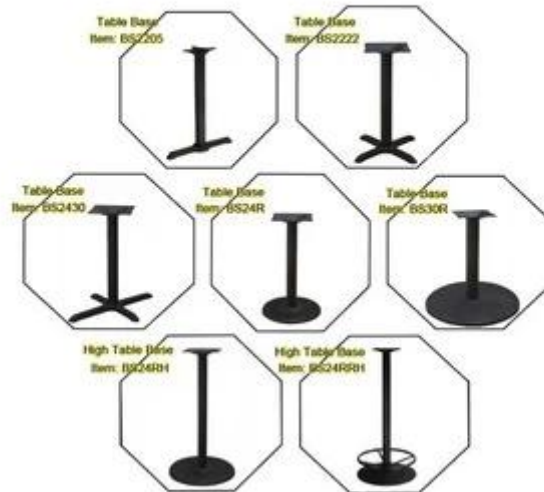

Relative Products

Hot Sale Products

tengguan