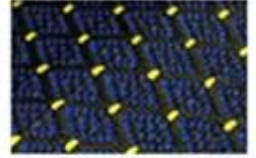

G-3/Wine

G-9/Dark Blue

G-7/Camel

G-8/Cream

G-10/Green

G-6/Dark Brown

FABRIC COLOR

S08-08

S08-09

S08-10

S08-12

S08-13

S08-33

S08-37

S08-39

S76

S78

TUBE COLOR

S123/Golden 2

S124/Golden

S268/Matt Grey

S198/Silver 18

S244/Black Wrinkle

S260/Red Copper